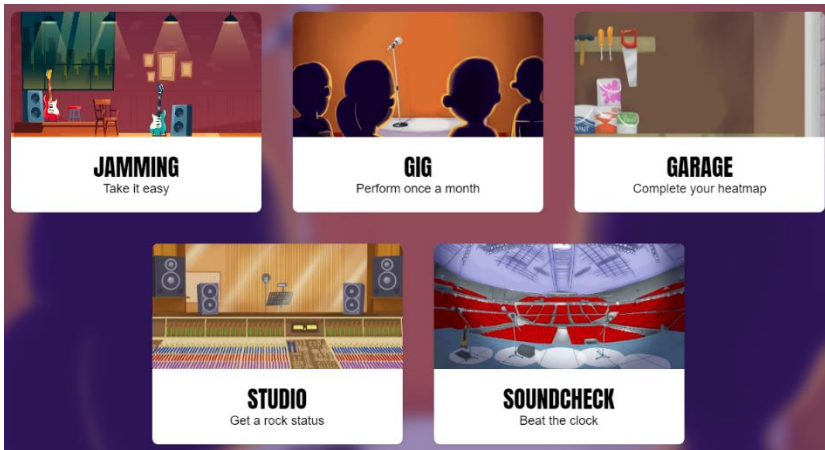

Sunnyside Primary Academy Guide to Times Table Rock Stars

1. Play in web player or download the free app.

2. Click log on, then select student and begin typing school.

3. Enter username and password.

4. You can then choose the game mode.

Jamming- you can choose what times tables you want to practise.

Soundcheck- mimics the Multiplication Times Table Check.

5. If you click in the top right on your Rock Star icon you can see your 'My Stats.' Under Fluency, you will see your 'Heatmap.'

Bright green shows the ones you know. Red shows ones you need most practise on. Grey are those you haven't started yet.

6. Click on the 't-shirt' icon top right, this is the shop. Here you can spend your coins on your outfit, wardrobe and rock star accessories!