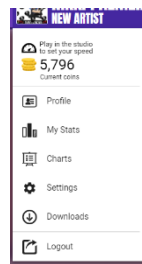

Sunnyside Primary Academy Guide to Times Table Rock Stars

1. Play in web player or download the free app.

2. Click log on, then select student and begin typing school.

3. Enter username and password.

4. You can then choose the game mode.

Jamming- you can choose what times tables you want to practise.

Soundcheck- mimics the Multiplication Times Table Check.

5. If you click in the top right on your Rock Star icon you can see your 'My Stats.' Under Fluency, you will see your 'Heatmap.'

Bright green shows the ones you know. Red shows ones you need most practise on. Grey are those you haven't started yet.

6. Click on the 't-shirt' icon top right, this is the shop. Here you can spend your coins on your outfit, wardrobe and rock star accessories!